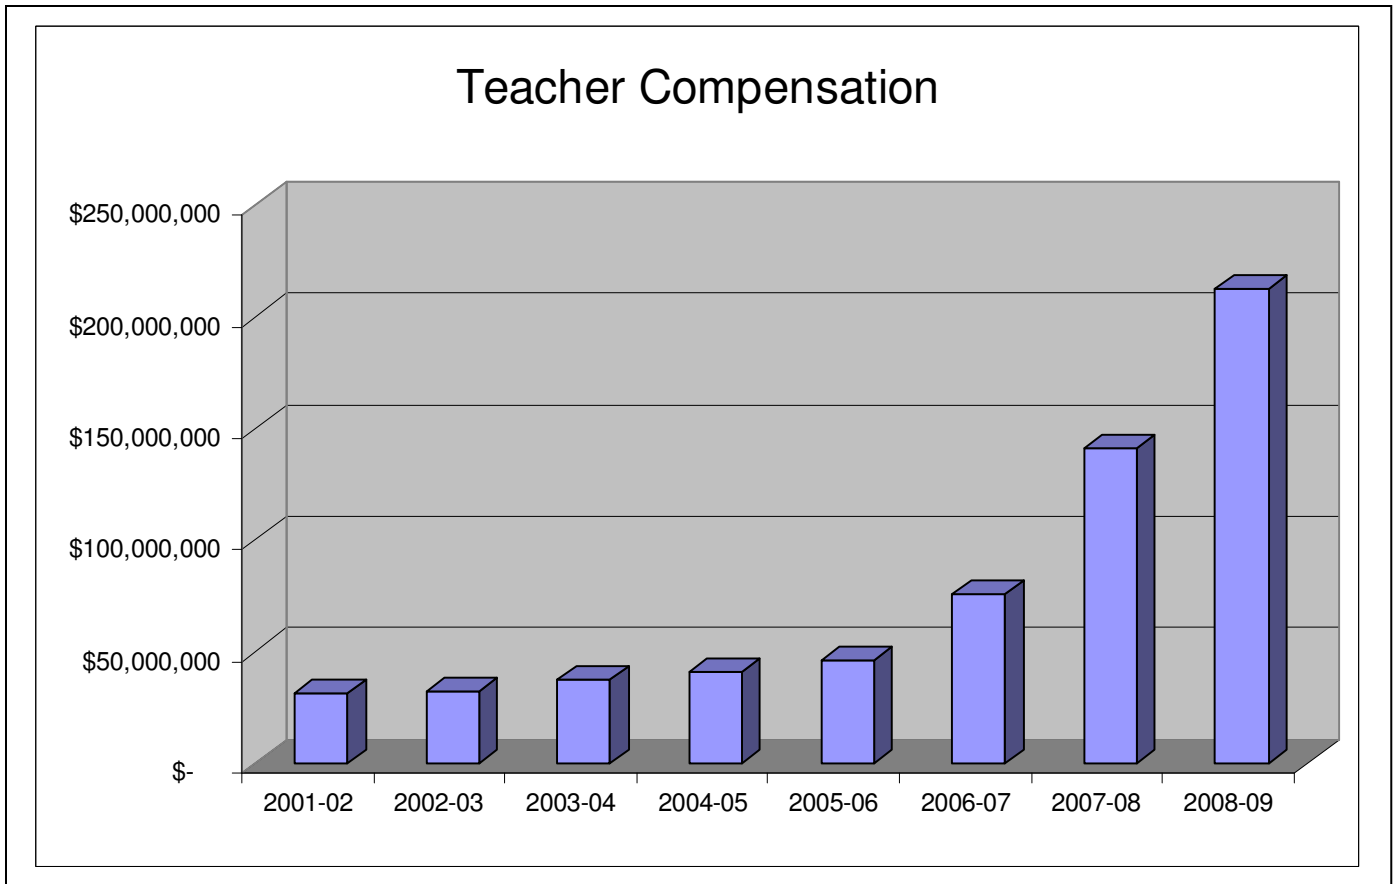

## Value Teachers as Professionals

**In 2007-2008, teachers will receive, on average, an increase of \$1,600 for a total of \$3,600 of basic Teacher Quality Compensation. In 2008-2009, teachers will receive an additional increase of \$1,800 for an average total of \$5,400.**